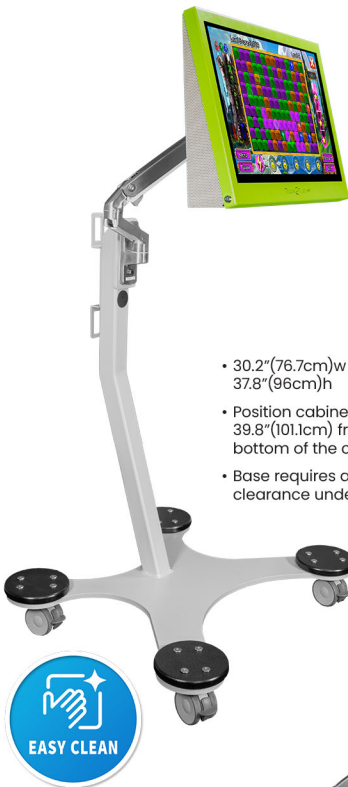

TOUCH2PLAY[®]

Flex Mobile Cart

Move the fun to wherever it is needed. Flexible design of this mobile cart allows for easy play from hospital beds, wheelchairs, standard chairs, lounges or specialty chairs. Adjustable arm will raise, lower, tilt and swivel to position the game for maximum accessibility. Sturdy wheel design allows for easy movement between clinics, departments, and hospital rooms.

- 30.2" (76.7cm) w x 24.7" (62.7cm) d x 37.8" (96cm) h
- Position cabinet from 26.75" (68cm) to 39.8" (101.1cm) from the ground to the bottom of the cabinet.
- Base requires at least 4.7" (17.8cm) clearance under bed.

- Compatible with Touch2Play Max or Pro cabinets.
- Easy-to-clean & sanitize. Tough, durable, secure.
- Heavy gauge, welded steel frame.
- Non-marking, swivel casters, roll easily on carpet.
- 1-year warranty included.